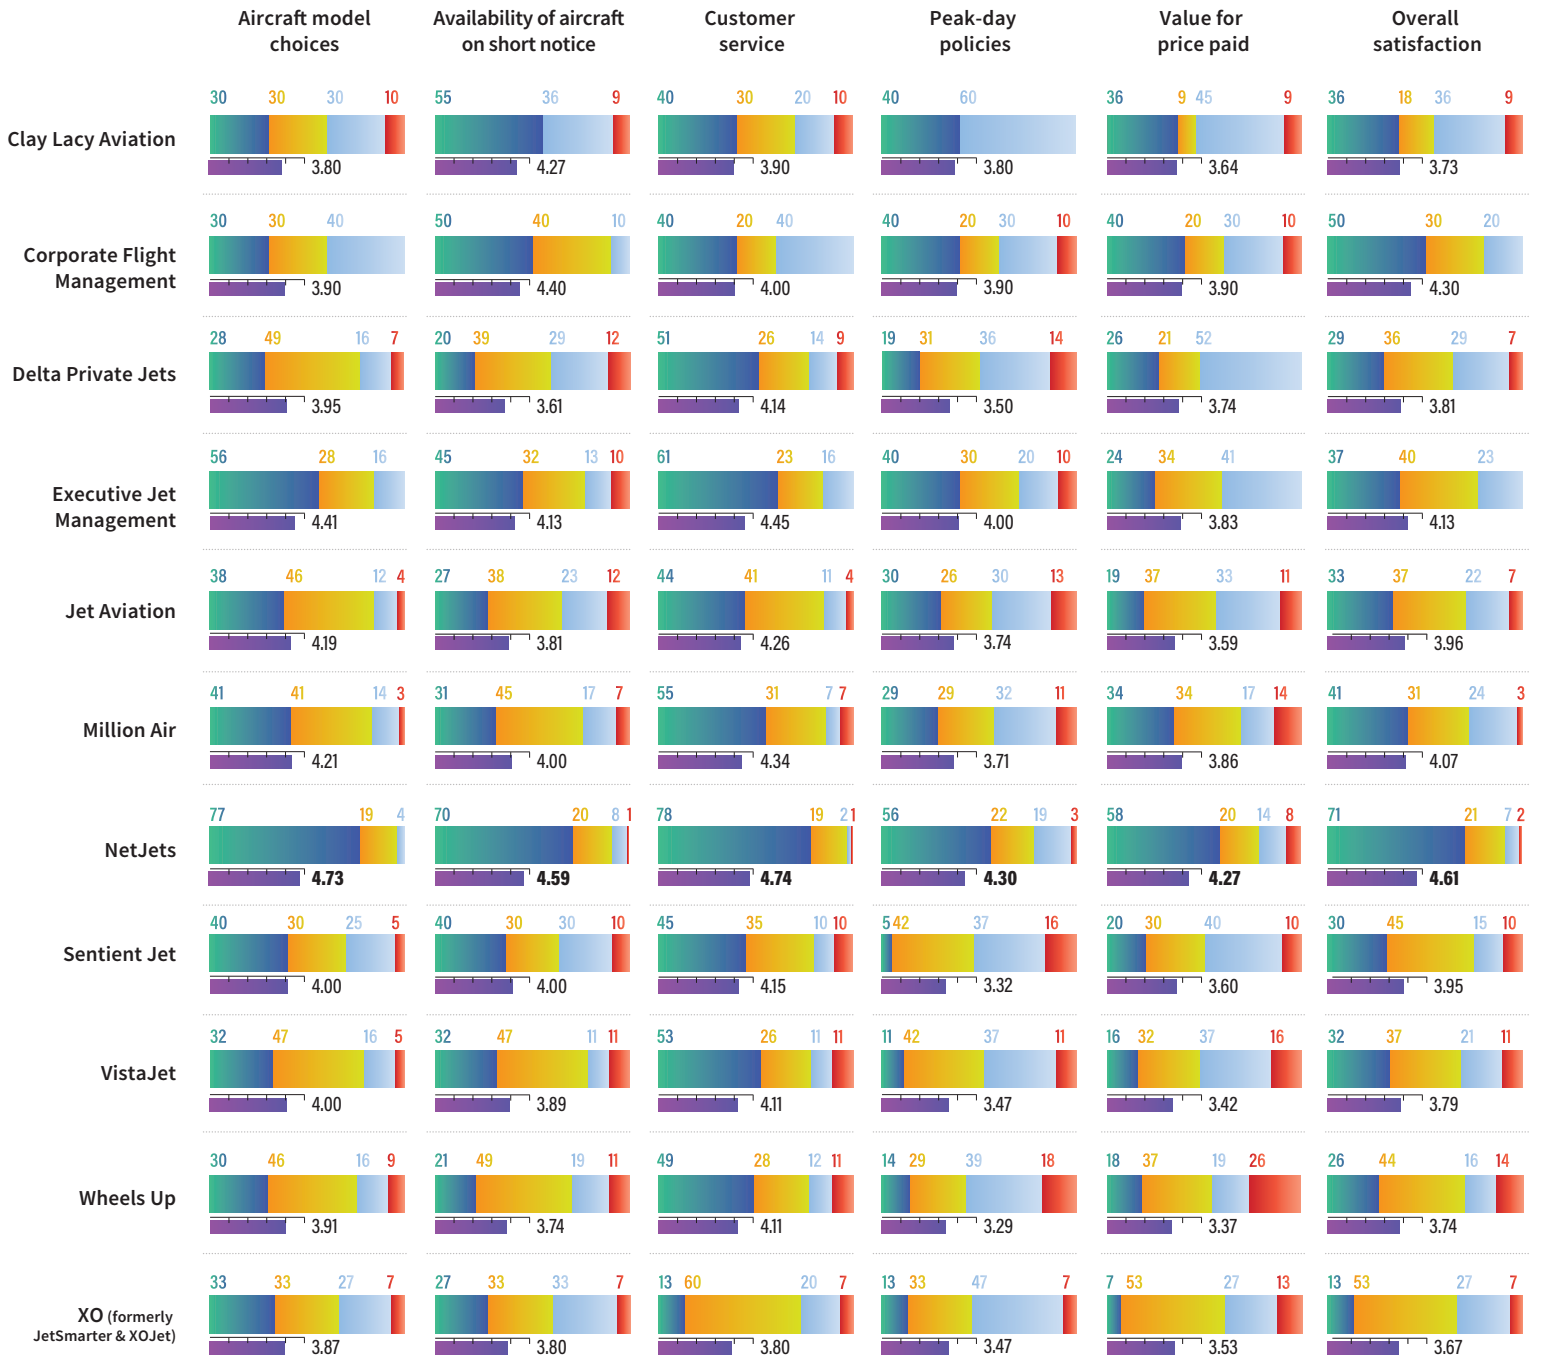

CHARTER AND JET CARD PROVIDERS AND MEMBERSHIP CLUBS

Please rate your most recent experience with air charter, a jet card, or a membership club on each of these factors*:

% Excellent % Very Good % Average % Fair or Poor % Weighted Average**

*Asked of respondents who used a charter operator, jet card, or membership club in the past three years. Companies listed are the ones for which we received sufficient response to allow for meaningful results.

**Determined by assigning points to ratings: Excellent (5), Very Good (4), Average (3), Fair (2), Poor (1)